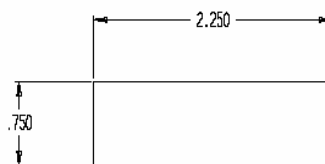

TRIDENT EMERGENCY
PRODUCTS, LLC
www.tridentdirect.com
PHONE: 215.293.0700
FAX: 215.293.0701

TEST PORT IS READY FOR PANEL MOUNTING. COMES COMPLETE WITH CHROME-PLATED 1/4" NPT PLUGS, POLY-STYLE DECAL, DOUBLE 1/4" DOT PUSH-TO-CONNECT SWIVEL FITTINGS AND MOUNTING HARDWARE. THE COMPLETE ASSEMBLY CAN BE CONVENIENTLY LOADED THRU THE PANEL USING THE PREFERRED CUT-OUT SHOWN BELOW. AVAILABLE FOR HORIZONTAL OR VERTICAL MOUNTING.

HORIZONTAL

P/N 14.003.0 NO RUN TEES
P/N 14.003.1 WITH TEES

VERTICAL

P/N 14.003.2 NO RUN TEES
P/N 14.003.3 WITH TEES

A - PREFERRED CUT-OUT

PREFERRED PANEL CUT-OUT

B - ALTERNATE CUT-OUT

ALTERNATE CUT-OUT